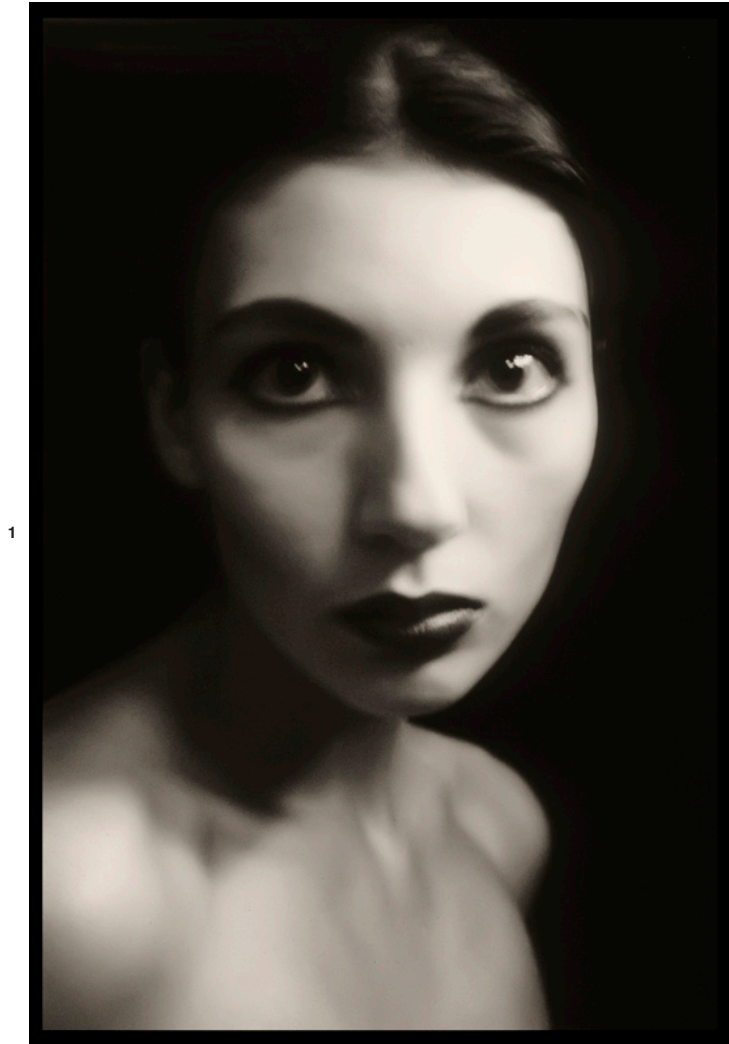

Elena

T O M M I L L E A

A Portfolio of 10 images limited to an edition of 12.
All prints individually signed and numbered by the artist.
Print size is 13 x 18 inches on 17 x 22 inch Moab fine art paper,
printed in Ultrachrome from original negatives by the artist and
enclosed in a custom hand-made linen-covered portfolio box.
Portfolios numbered 1, 2 and 3: \$3,500
Portfolios numbered 4, 5 and 6: \$5,000
Portfolios numbered 7, 8 and 9: \$8,000
Portfolios numbered 10, 11 and 12: to be determined