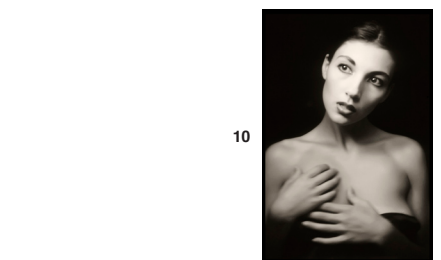

Elena

T O M M I L L E A

A Portfolio of 10 images limited to an edition of 12.
All prints individually signed and numbered by the artist.
Print size is 13 x 18 inches on 17 x 22 inch Moab fine art paper,
printed in Ultrachrome from original negatives by the artist and
enclosed in a custom hand-made linen-covered portfolio box.
Portfolios numbered 1, 2 and 3: \$3,500
Portfolios numbered 4, 5 and 6: \$5,000
Portfolios numbered 7, 8 and 9: \$8,000
Portfolios numbered 10, 11 and 12: to be determined